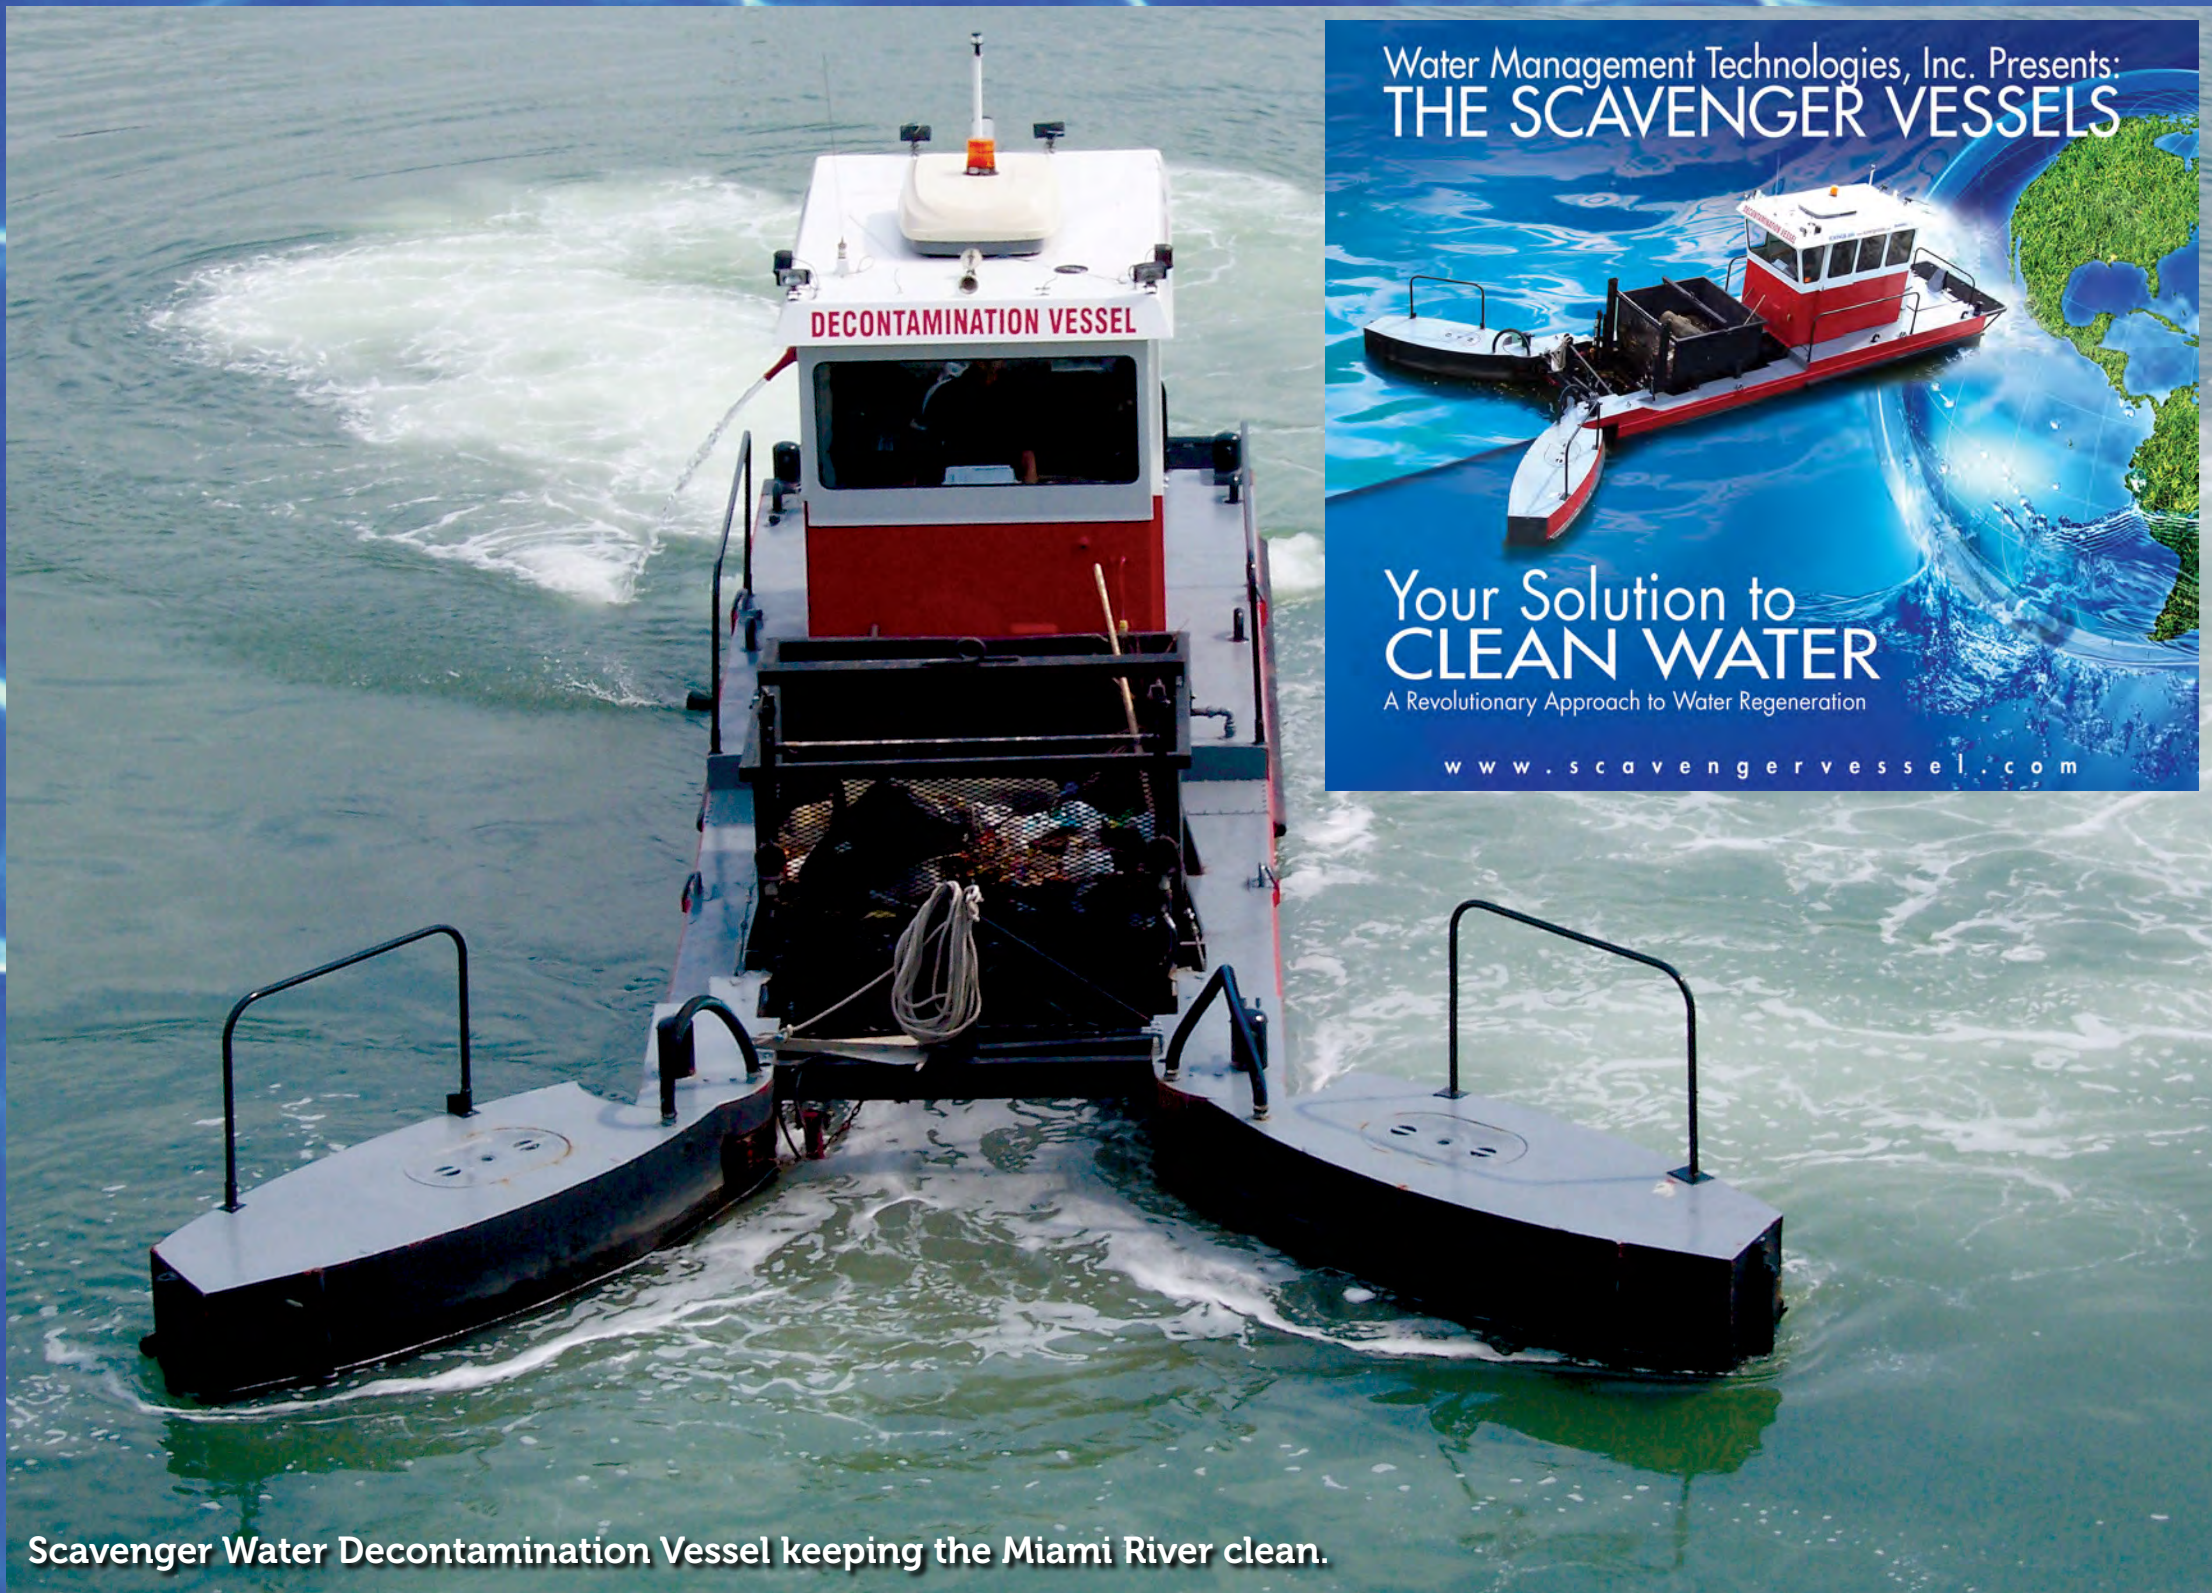

Water Management Technologies, Inc. Presents:
THE SCAVENGER VESSELS

Your Solution to
CLEAN WATER

A Revolutionary Approach to Water Regeneration

www.scavengervessel.com

Scavenger Water Decontamination Vessel keeping the Miami River clean.

Water Management Technologies

A New Approach to Water Rejuvenation

954.668.6937 | www.scavengervessel.com

July 2022

SUNDAY	MONDAY	TUESDAY	WEDNESDAY	THURSDAY	FRIDAY	SATURDAY
26	27	28	29	30	1	2
3	4 Independence Day	5	6	7	8	9
10	11	12	13	14	15	16
17	18	19	20	21	22	23
24	25	26	27	28	29	30
31